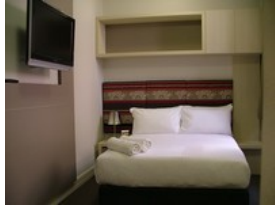

Petite Room

Single Room: Double beds

Double Room: Double beds
Maximum 2 people

Double Room

Single Room: Double bed

Double Room: Double beds
Maximum 2 people

Twin Room

Twin Room: 2 single beds
Maximum 2 people

Triple Room

Triple Room: Either 3 Single beds or 1 Double bed and 1 single Bed.
Maximum 3 people

Room Facilities

- 114 Guest Rooms
- En-suite Bathrooms with Shower
- TV with cable channels
- Direct Dial Telephone
- Iron & Ironing Board
- Minibar Fridge
- Individually Controlled Air Conditioning & Heating
- Tea & Coffee Making Facilities
- All rooms are non smoking
- Wireless Internet
- Hairdryer